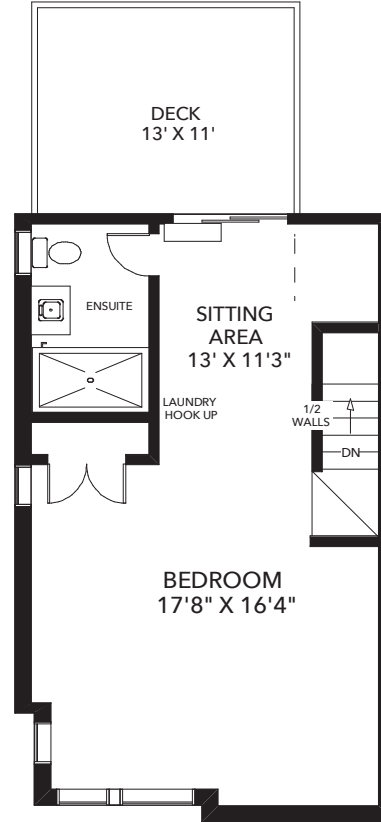

MAIN FLOOR
APPROXIMATELY 1,037 SQ FT

97 ABBOTT AVENUE

TOTAL APPROXIMATELY 2,784 SQ FT ABOVE GRADE

SECOND FLOOR
APPROXIMATELY 1,160 SQ FT

THIRD FLOOR
APPROXIMATELY 587 SQ FT

LOWER FLOOR
APPROXIMATELY 1,000 SQ FT

Note: Measurements & Calculations are approximate. Provided as a guideline only.