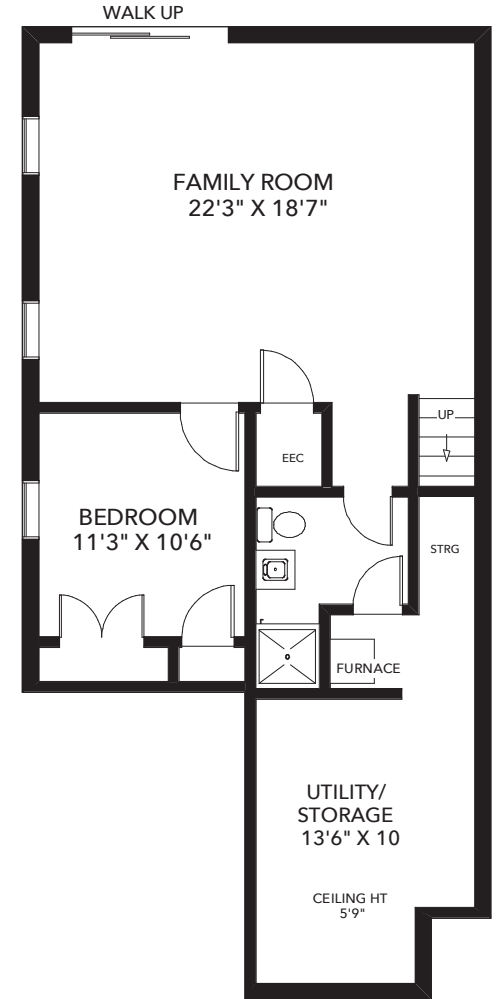

MAIN FLOOR
APPROXIMATELY 1,037 SQ FT

97 ABBOTT AVENUE

TOTAL APPROXIMATELY 2,784 SQ FT ABOVE GRADE

SECOND FLOOR
APPROXIMATELY 1,160 SQ FT

THIRD FLOOR
APPROXIMATELY 587 SQ FT

LOWER FLOOR
APPROXIMATELY 1,000 SQ FT

Note: Measurements & Calculations are approximate. Provided as a guideline only.