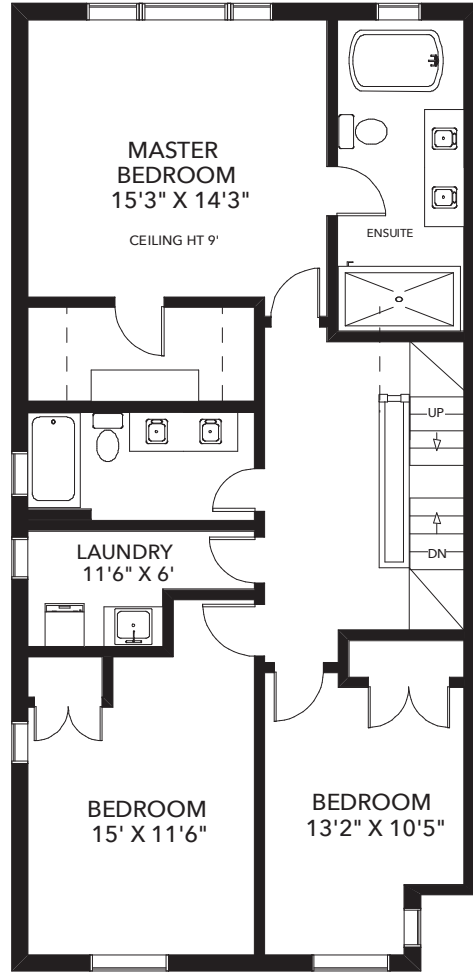

MAIN FLOOR
APPROXIMATELY 1,037 SQ FT

97 ABBOTT AVENUE

TOTAL APPROXIMATELY 2,784 SQ FT ABOVE GRADE

SECOND FLOOR
APPROXIMATELY 1,160 SQ FT

THIRD FLOOR
APPROXIMATELY 587 SQ FT

LOWER FLOOR
APPROXIMATELY 1,000 SQ FT

Note: Measurements & Calculations are approximate. Provided as a guideline only.